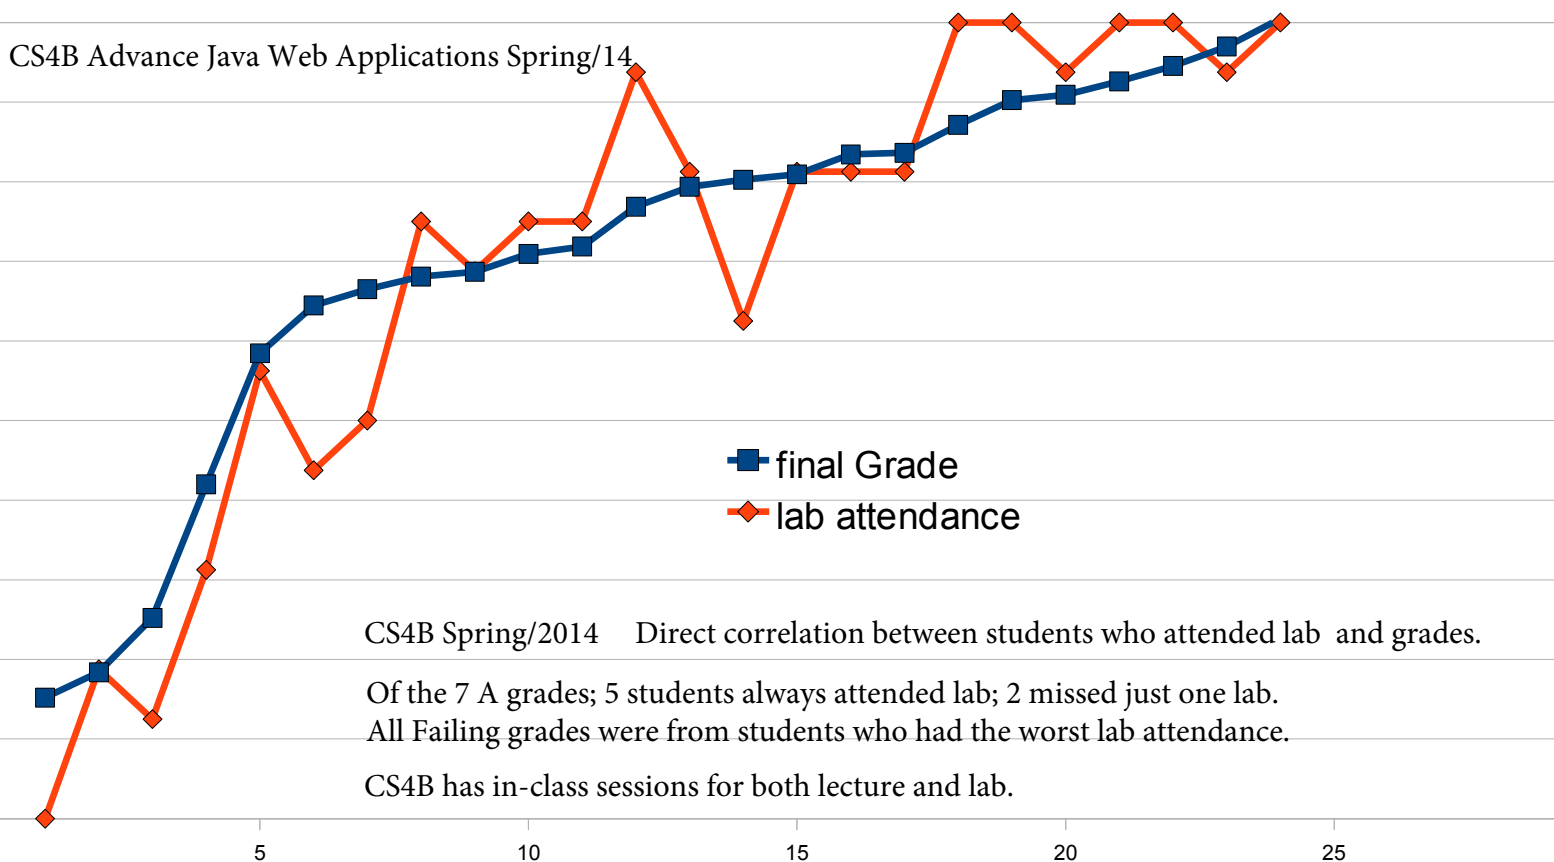

Comparing Fall/2013 CIMP7A w Spring 2014 CIMP7A Java

CS4B Advance Java Web Applications Spring/14

CS4B Spring/2014 Direct correlation between students who attended lab and grades.

Of the 7 A grades; 5 students always attended lab; 2 missed just one lab.

All Failing grades were from students who had the worst lab attendance.

CS4B has in-class sessions for both lecture and lab.

CIMW 105 Summer 14