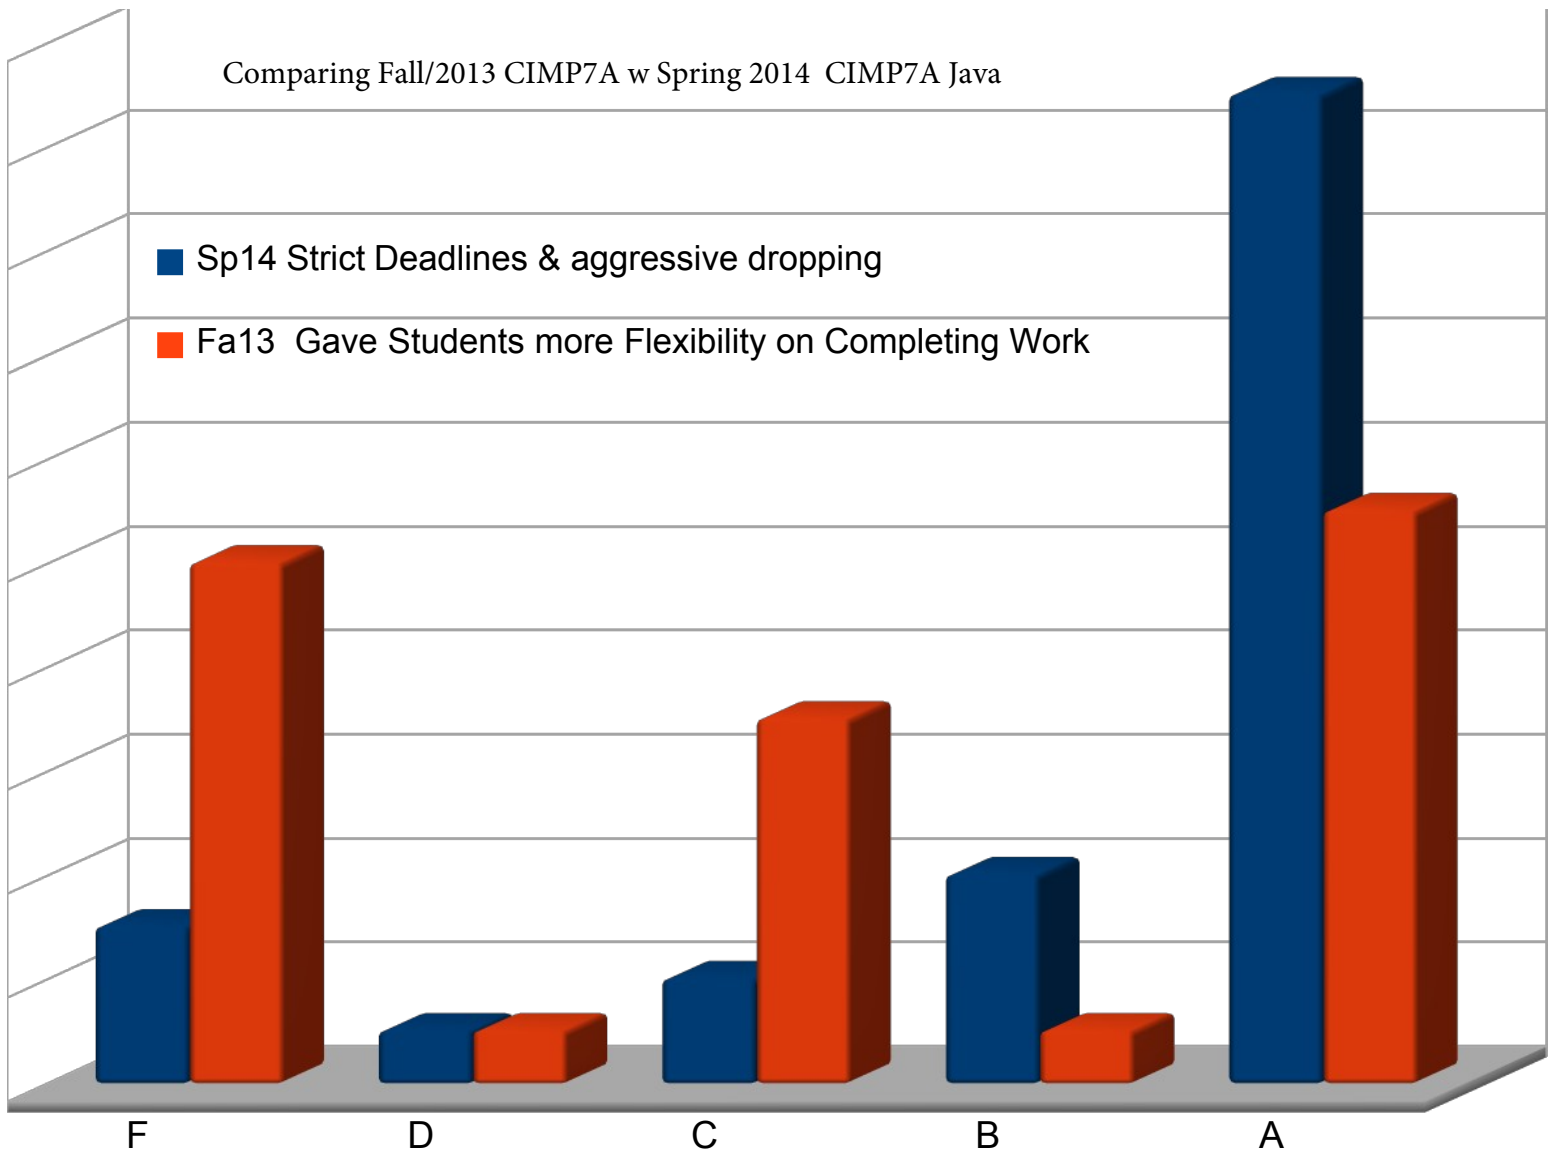

Comparing Fall/2013 CIMP7A w Spring 2014 CIMP7A Java

CS4B Advance Java Web Applications Spring/14

CS4B Spring/2014 Direct correlation between students who attended lab and grades.

Of the 7 A grades; 5 students always attended lab; 2 missed just one lab.

All Failing grades were from students who had the worst lab attendance.

CS4B has in-class sessions for both lecture and lab.

CIMW 105 Summer 14